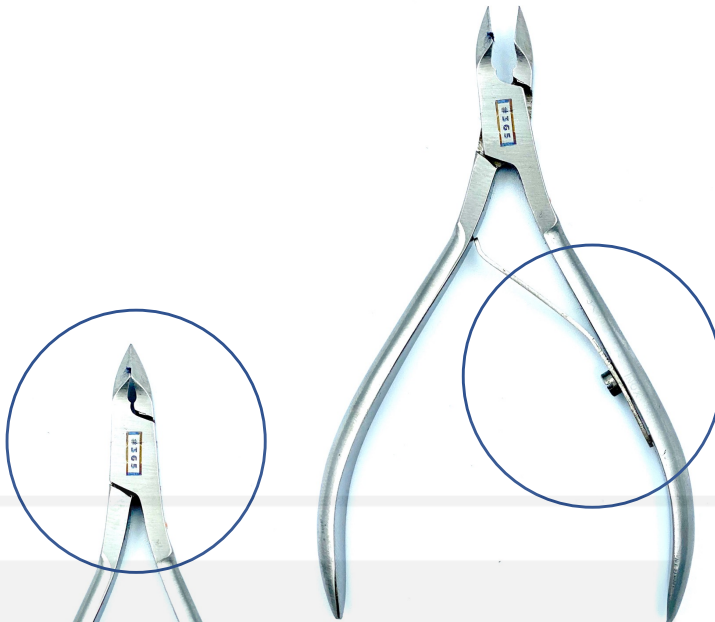

Cuticle nipper with single sprint
Alicate corta cutícula

CN911-312BS
CN911-4BS
COLOR: BRUSH, SATIN
SIZE: 3.1/2", 4"