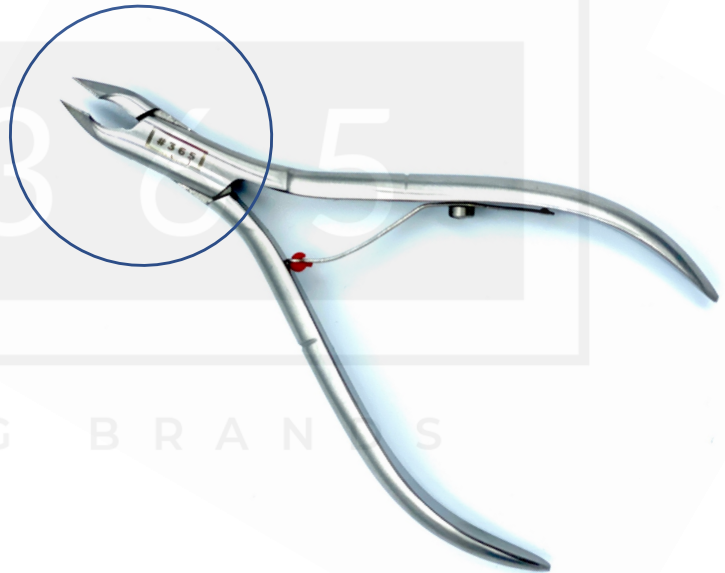

Cuticle nipper box joint gol
With single sprint
Alicate corta cutícula

CN976-4BS
COLOR: BRUSH, SATIN
SIZE: 4"

CN976-4BK
COLOR: BLACK
SIZE: 4"

CN976-4BL
COLOR: BLUE
SIZE: 4"

3 0 5
BYSG BRANDS

CN976-4GR
COLOR: GREEN
SIZE: 4"